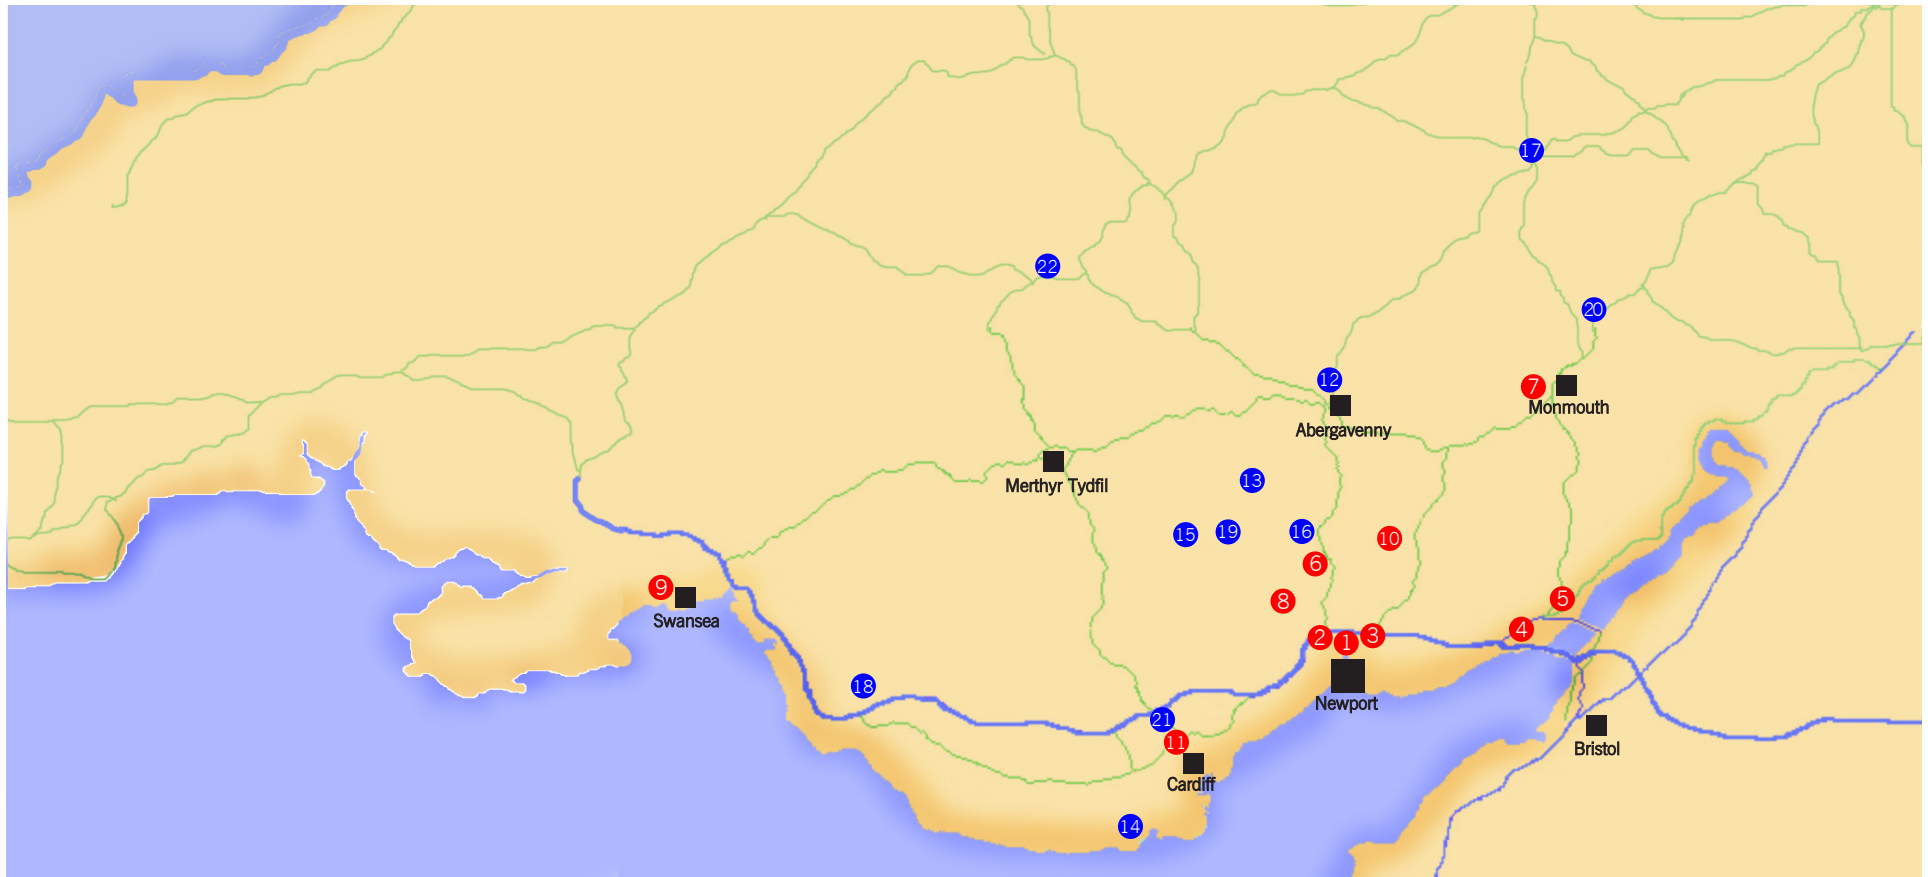

# Branch and Agency Office Locations

**Branches -**

- ① Head Office and Newport City Branch
- ② Handpost (Newport)
- ③ Maindee (Newport)
- ④ Caldicot
- ⑤ Chepstow
- ⑥ Cwmbran
- ⑦ Monmouth
- ⑧ Risca
- ⑨ Swansea
- ⑩ Usk
- ⑪ Cardiff

**Agencies -**

- ⑫ Abergavenny
- ⑬ Abertillery
- ⑭ Barry
- ⑮ Blackwood
- ⑯ Griffithstown
- ⑰ Hereford
- ⑱ Kenfig Hill
- ⑲ Newbridge
- ⑳ Ross-on-Wye
- ㉑ Cardiff
- ㉒ Brecon