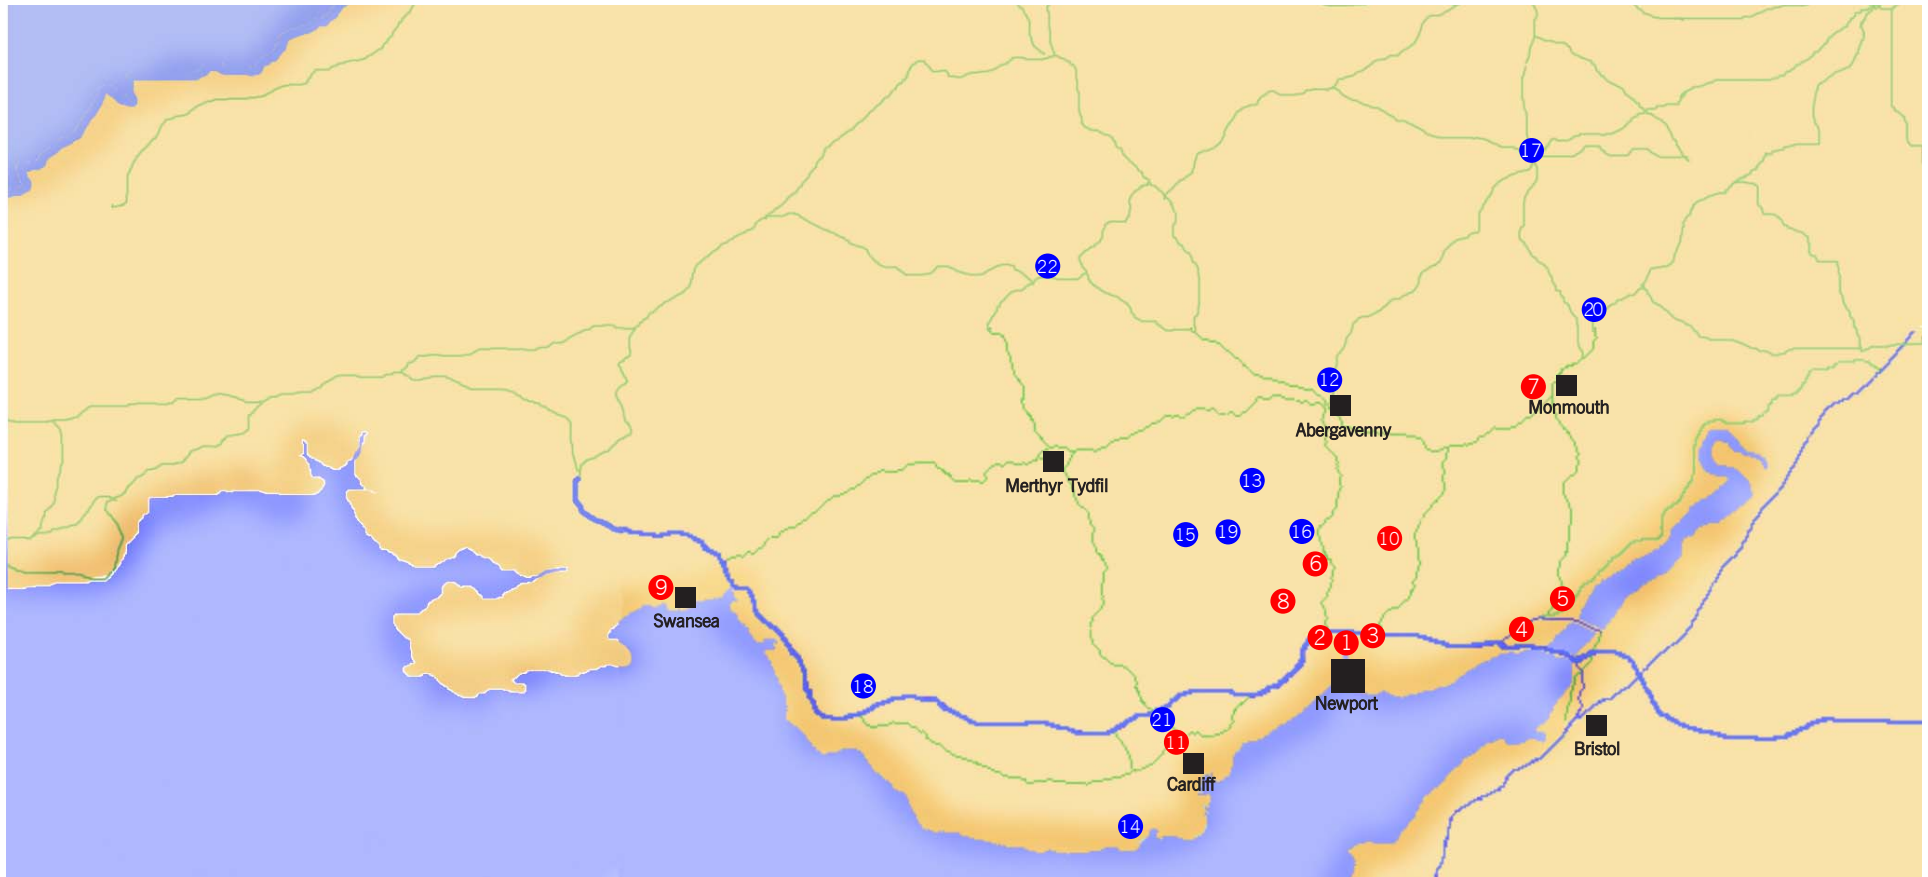

Branch and Agency Office Locations

Branches -

- ① Head Office and Newport City Branch
- ② Handpost (Newport)
- ③ Caerleon Road (Newport)
- ④ Caldicot
- ⑤ Chepstow
- ⑥ Cwmbran
- ⑦ Monmouth
- ⑧ Risca
- ⑨ Swansea
- ⑩ Usk
- ⑪ Cardiff

Agencies -

- ⑫ Abergavenny
- ⑬ Abertillery
- ⑭ Barry
- ⑮ Blackwood
- ⑯ Griffithstown
- ⑰ Hereford
- ⑱ Kenfig Hill
- ⑲ Newbridge
- ⑳ Ross-on-Wye
- ㉑ Cardiff
- ㉒ Brecon